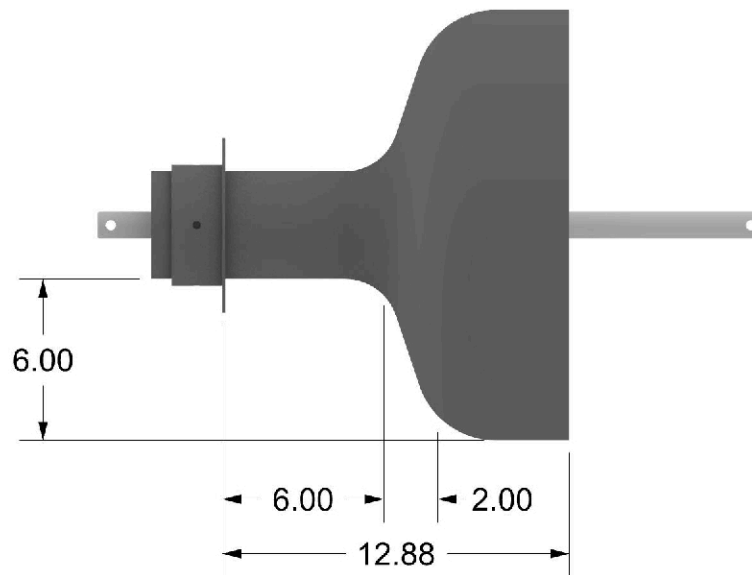

This is the property of Curb Roller LLC. It contains proprietary information and is transmitted as a confidential disclosure. It may not be copied or its contents released to others without written consent of Curb Roller LLC.

Curb Roller Mfg.		
Intls Dsgnr KAP	Title: CM4600 Drum #013- General Dimension	
Date 10/13/2022	Intls Aprvd XXX	Dwg: 49225-013
Date 10/13/2022	Unless Otherwise Noted: Dimensions are in Inches[mm]. .xx = ±0.125[3] Angular = ±2° Radius = ±0.25[8]	
Third Angle Projection 	Scale None	Rev NC 1 of 1
		Sheet A